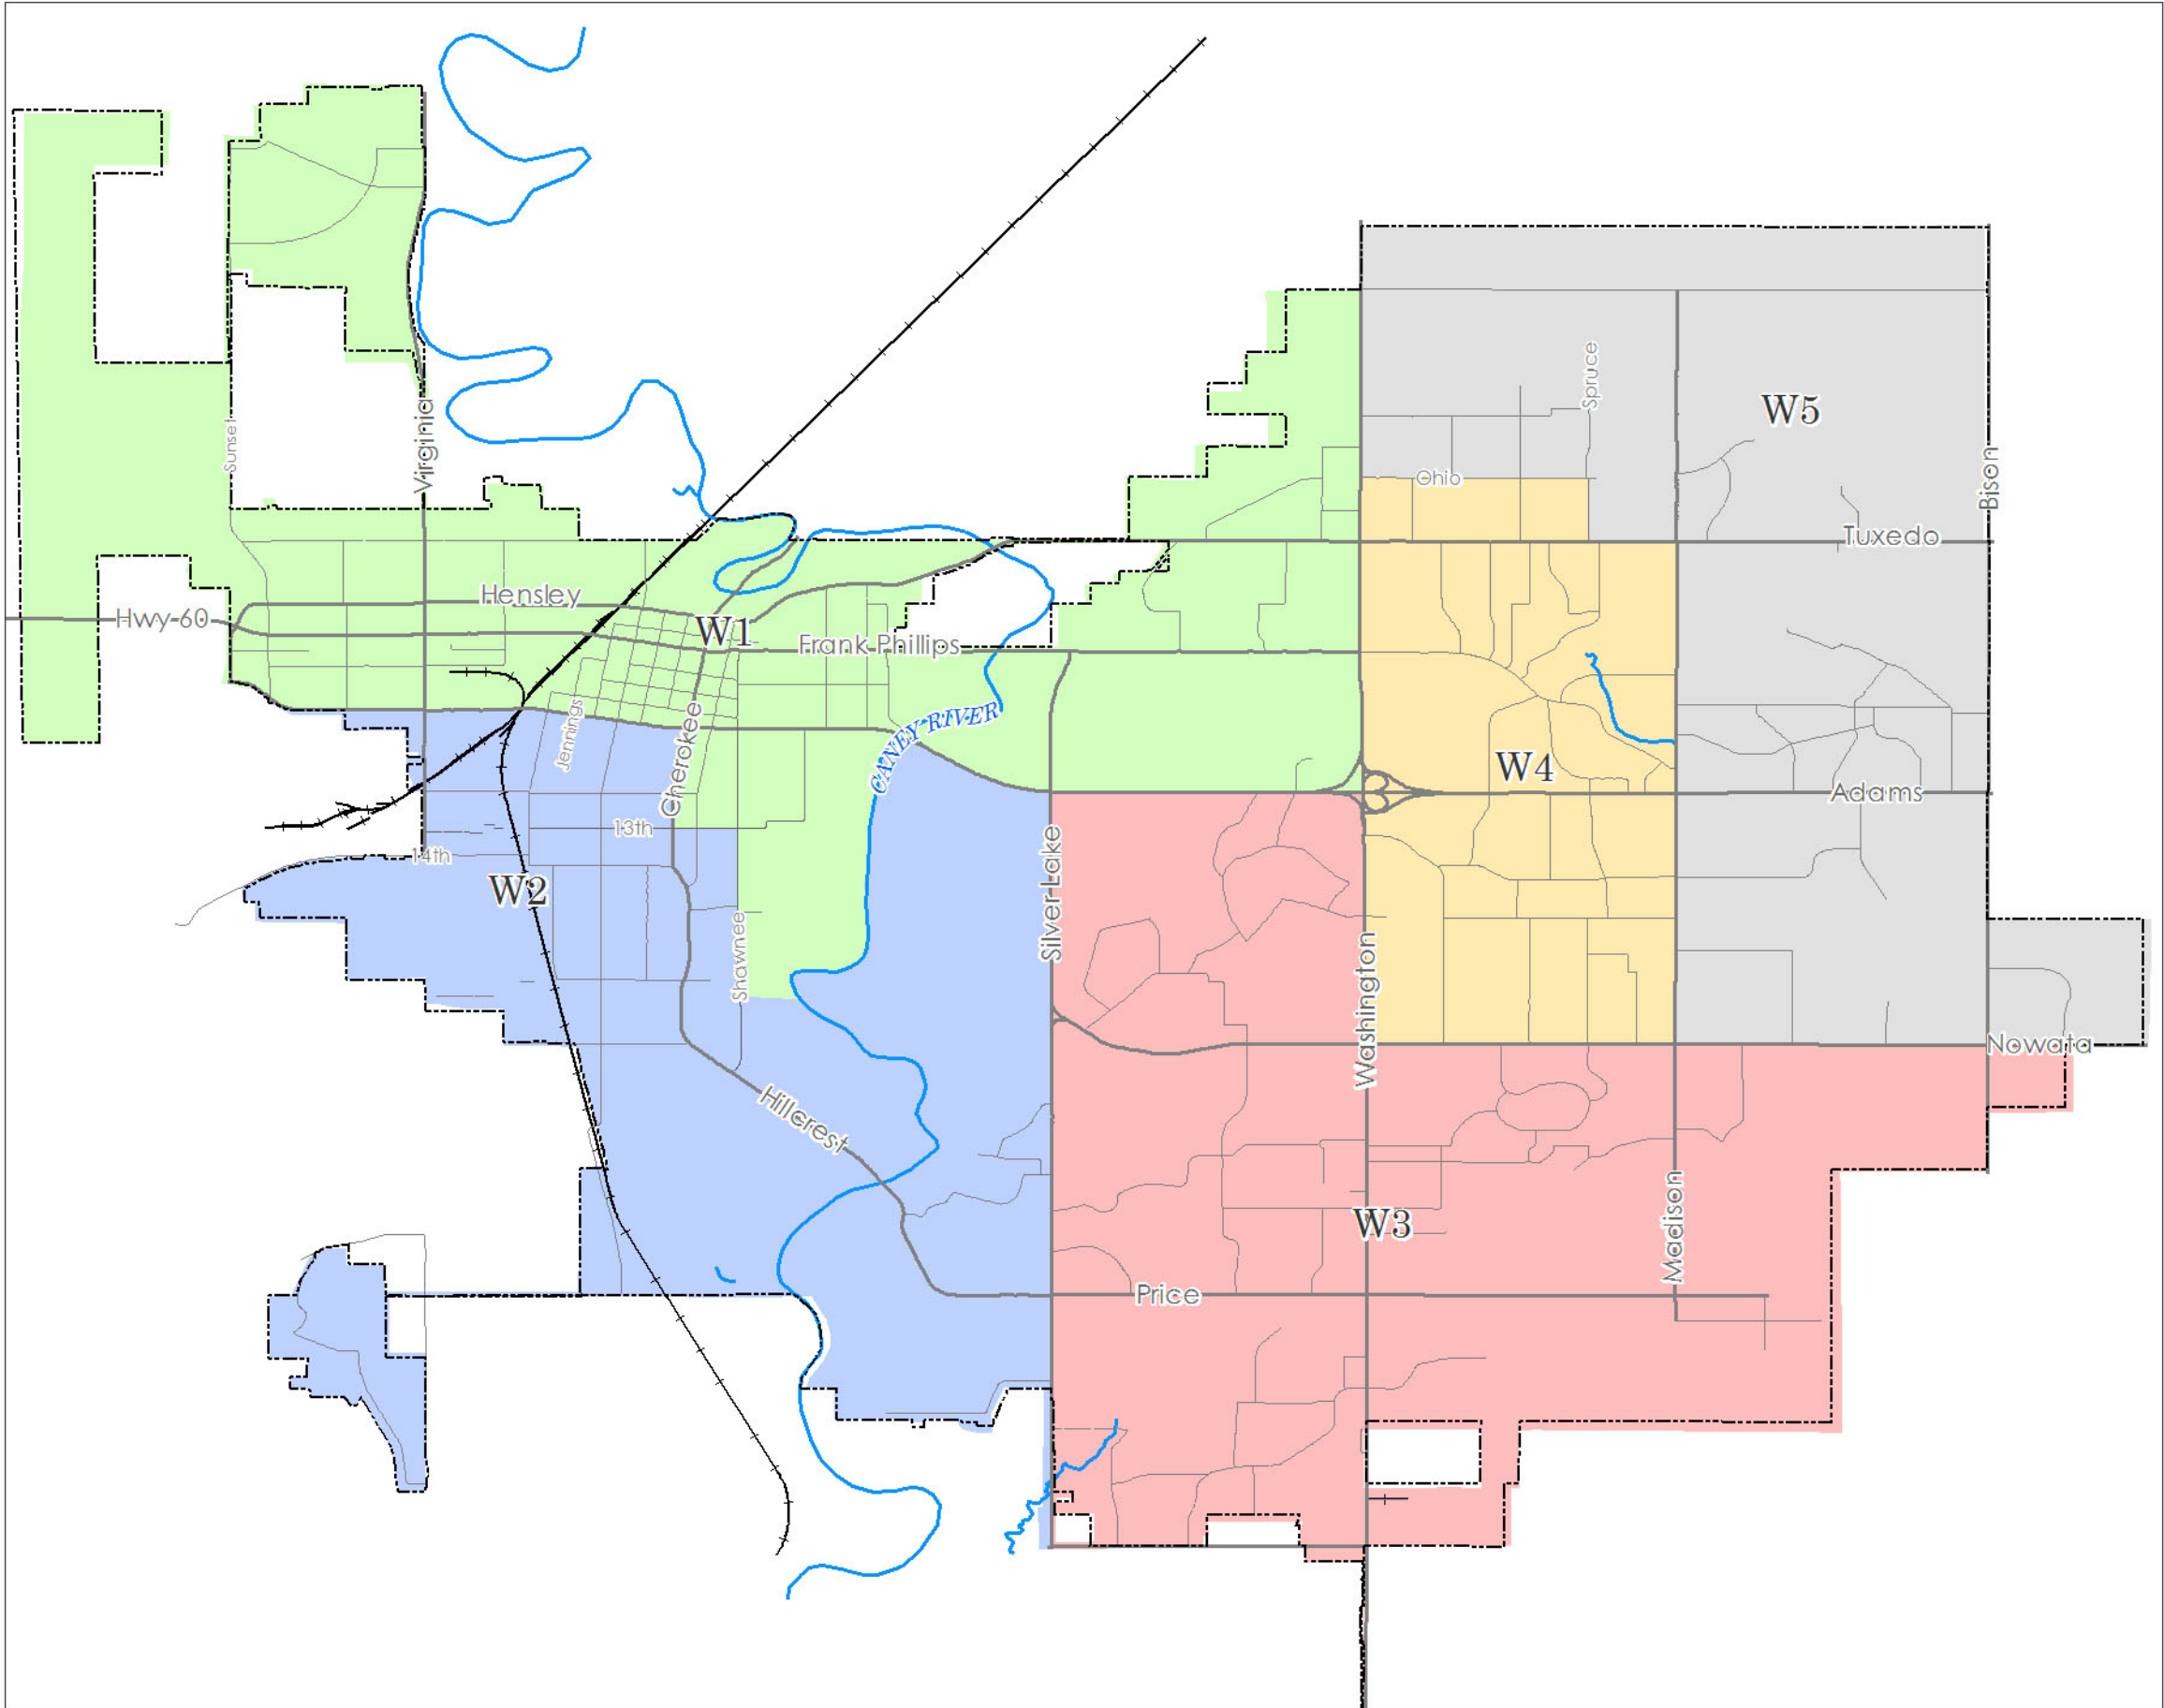

# Bartlesville City Wards Alternative 8

January 14, 2016

- City Limits
- Ward 1
- Ward 2
- Ward 3
- Ward 4
- Ward 5

This map depicts the proposed redistricting layout of Bartlesville's five Wards. The table below shows the population in each proposed Ward based on the 2010 Census Data. The Deviation column represents the final population in relation to the optimal population value of 7,150.

Ward	Population	Deviation	% Dev.
Ward 1	7,328	138	1.9%
Ward 2	7,373	223	3.1%
Ward 3	7,093	-57	-0.8%
Ward 4	7,090	-60	-0.8%
Ward 5	6,906	-244	-3.4%