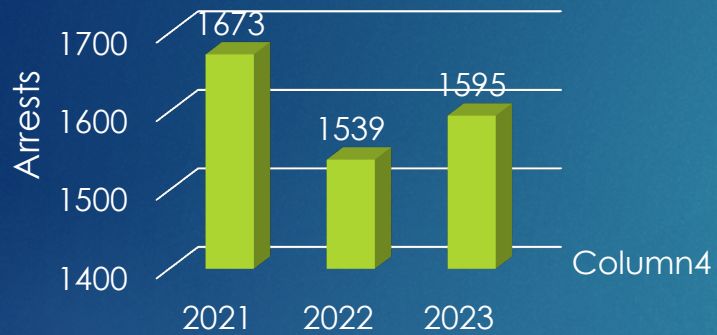

Arrests

Arrests 2021-2023

Yearly 2021-2023	2021	2022	2023
Arrests	1673	1539	1595

Arrests **DECREASED** 8% from 2021 to 2022 and **INCREASED** 3.6% between 2022 and 2023.