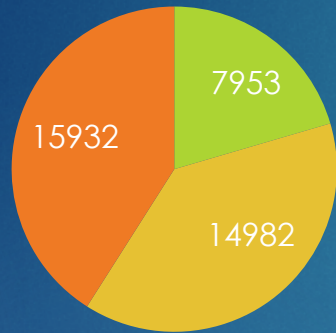

# Incident Reports

Incident Reports 2021-2023

Yearly 2021-2023	2021	2022	2023
Reports	4847	4846	4834

The number of incident reports **DECREASED** by 0.02% between 2021 and 2022 and by 0.25% from 2022 to 2023.

# Arrests

Arrests 2021-2023

Yearly 2021-2023	2021	2022	2023
Arrests	1673	1539	1595

Arrests **DECREASED** 8% from 2021 to 2022 and **INCREASED** 3.6% between 2022 and 2023.

# Citations and Warnings

Citations/Warnings  
2021-2023

■ 2021 ■ 2022 ■ 2023

Yearly Citations and Warnings	2021	2022	2023
Citations/Warnings	5054/2899	9520/5462	8456/7476
<b>Totals</b>	<b>7953</b>	<b>14982</b>	<b>15932</b>