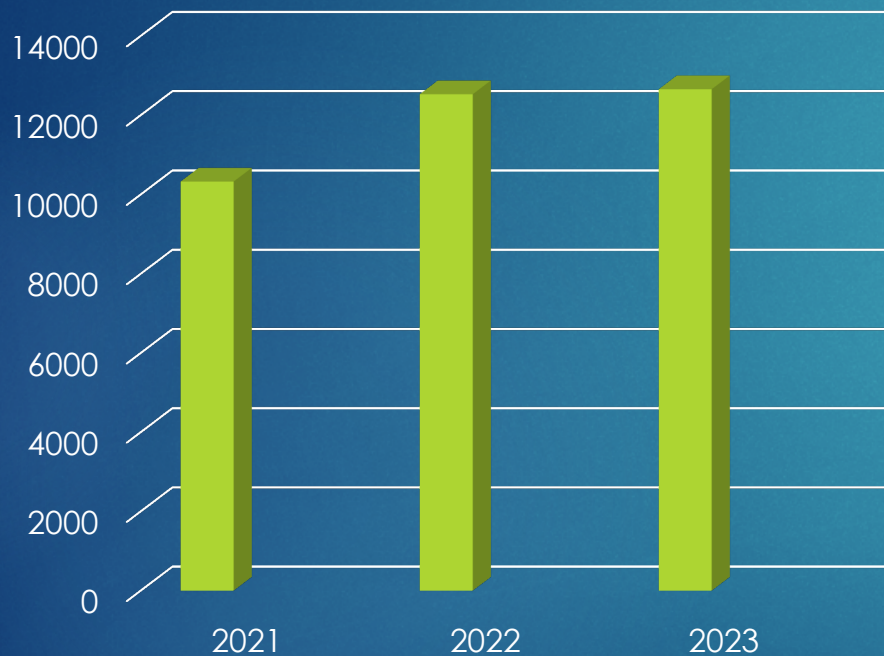

Traffic Stops

Traffic Stops 2021-2023

Yearly 2021-2023	2021	2022	2023
Traffic Stops	10327	12530	12656

There was a 21.3% **INCREASE** in the number of Traffic Stops between 2021 and 2022 and **INCREASED** 1.01% between 2022 and 2023.