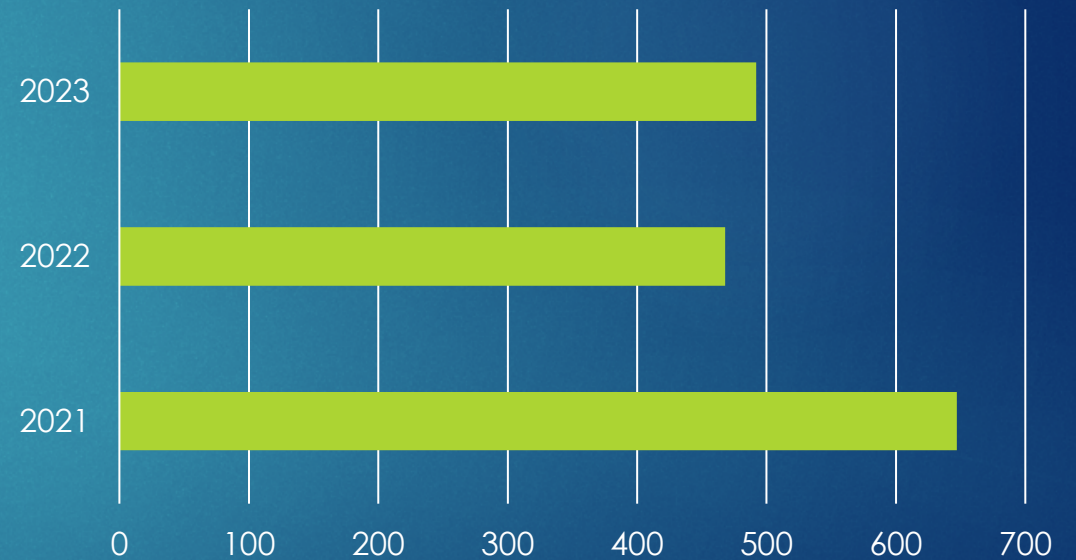

Accidents

There was a **27.7% DECREASE** in the number of Accidents between 2021 and 2022 and an **INCREASE** by **5.1%** between 2022 and 2023.