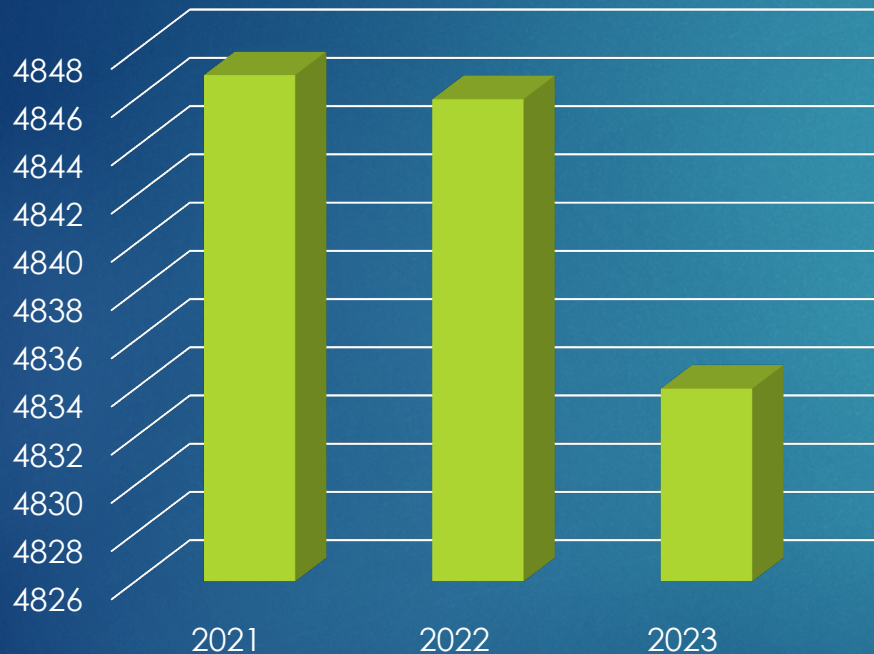

Incident Reports

Incident Reports 2021-2023

Yearly 2021-2023	2021	2022	2023
Reports	4847	4846	4834

The number of incident reports **DECREASED** by 0.02% between 2021 and 2022 and by 0.25% from 2022 to 2023.