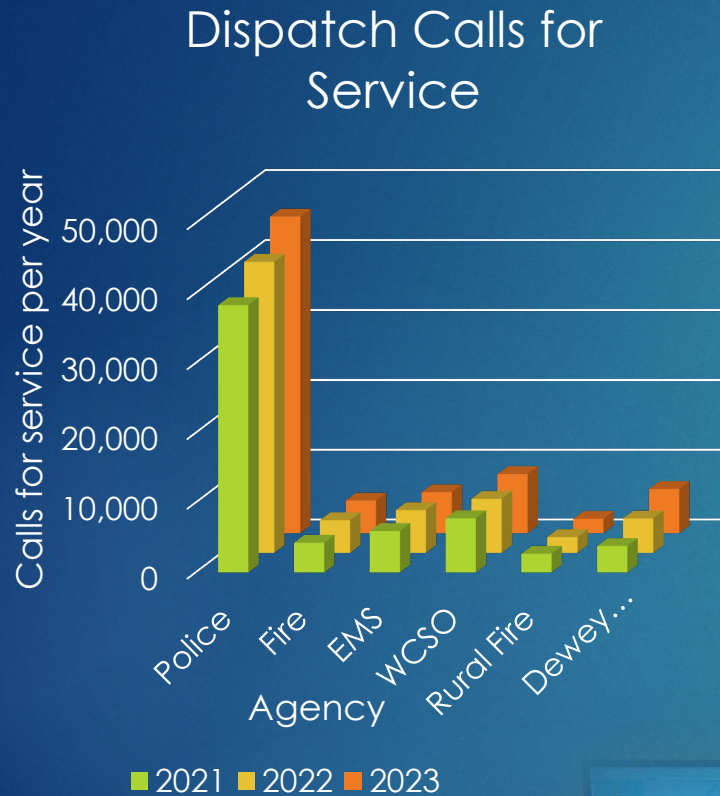

# Yearly Report 2023

BARTLESVILLE POLICE DEPARTMENT

# Dispatch Calls for Service

Yearly 2021 to 2023	2021	2022	2023
Police	38309	41679	45330
Fire	4271	4686	4692
EMS	5943	6131	5884
WCSO	7777	7746	8487
Rural Fire Departments	2698	2283	2067
Dewey & Ramona Police	3811	4951	6345

Between 2021 and 2022 calls for service **INCREASED** 8.8% for Police, 9.7% for Fire, 3.2% for EMS, and 30% for Dewey & Ramona Police. For the same reporting period, calls for service **DECREASED** by 0.4% for WCSO, and 15.4% for Rural Fire.

## Accidents

There was a **27.7% DECREASE** in the number of Accidents between 2021 and 2022 and an **INCREASE** by **5.1%** between 2022 and 2023.