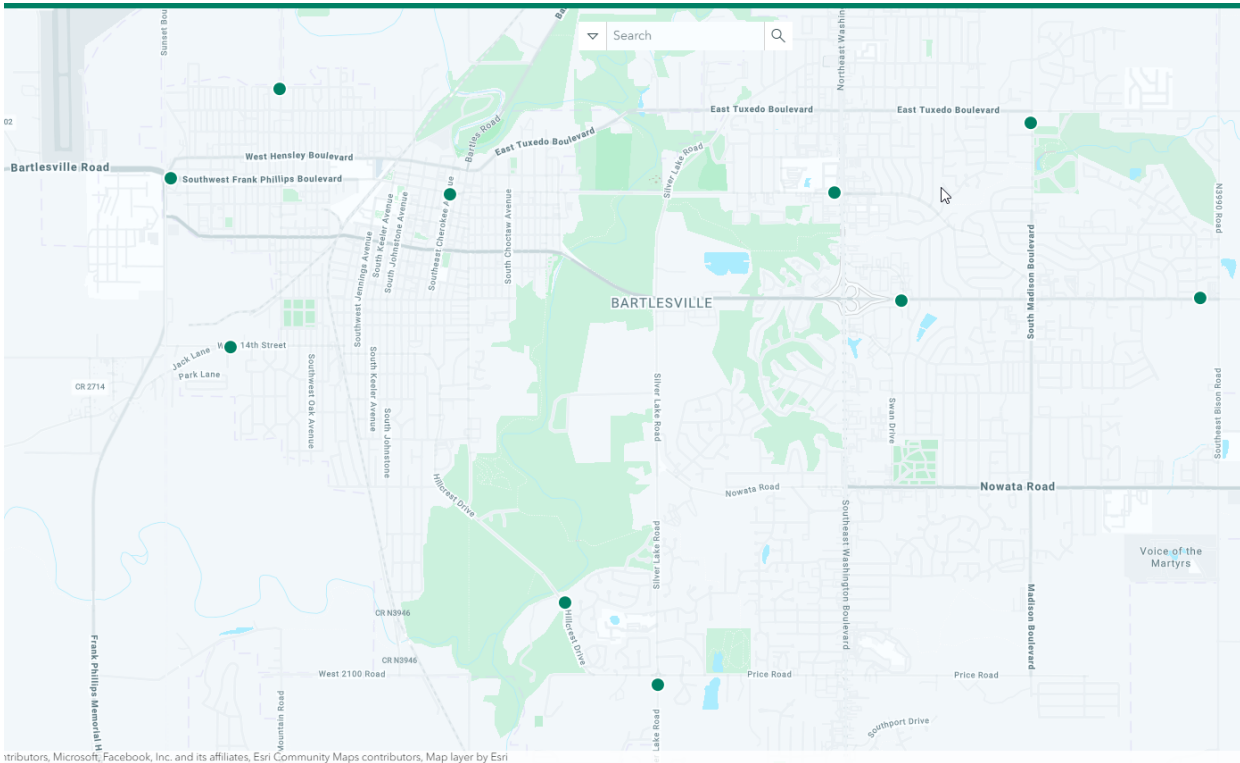

# Bartlesville Police Department

Chief of Police, Kevin Ickleberry – Deputy Chief of Police, Troy Newell  
615 S. Johnstone Ave. Non-Emergency 918.338.4001  
Bartlesville, OK 74003 Administration 918.338.4050

**Subject: Updated Flock LPR Camera Locations**  
**Date 02/06/2025**  
**From: Captain D. Elkins #2350**

- #1 Frank Phillips Blvd & Western Rd - Westbound
- #2 3700 block of Frank Phillips Blvd - Westbound
- #3 Hillcrest Dr. & Caney River – Northbound
- #4 Madison Blvd & and Tuxedo Blvd – Southbound
- #5 Adams Blvd & Adams Rd – Eastbound
- #6 14<sup>th</sup> St. & Texas Cir. – Eastbound
- #7 Frank Phillips Blvd & Cherokee Blvd – Eastbound
- #8 Silverlake Rd. & Price Rd. – Northbound
- #9 Virginia Ave & Herrick St. – Southbound
- #10 Bison Rd. & Adams Blvd – Westbound